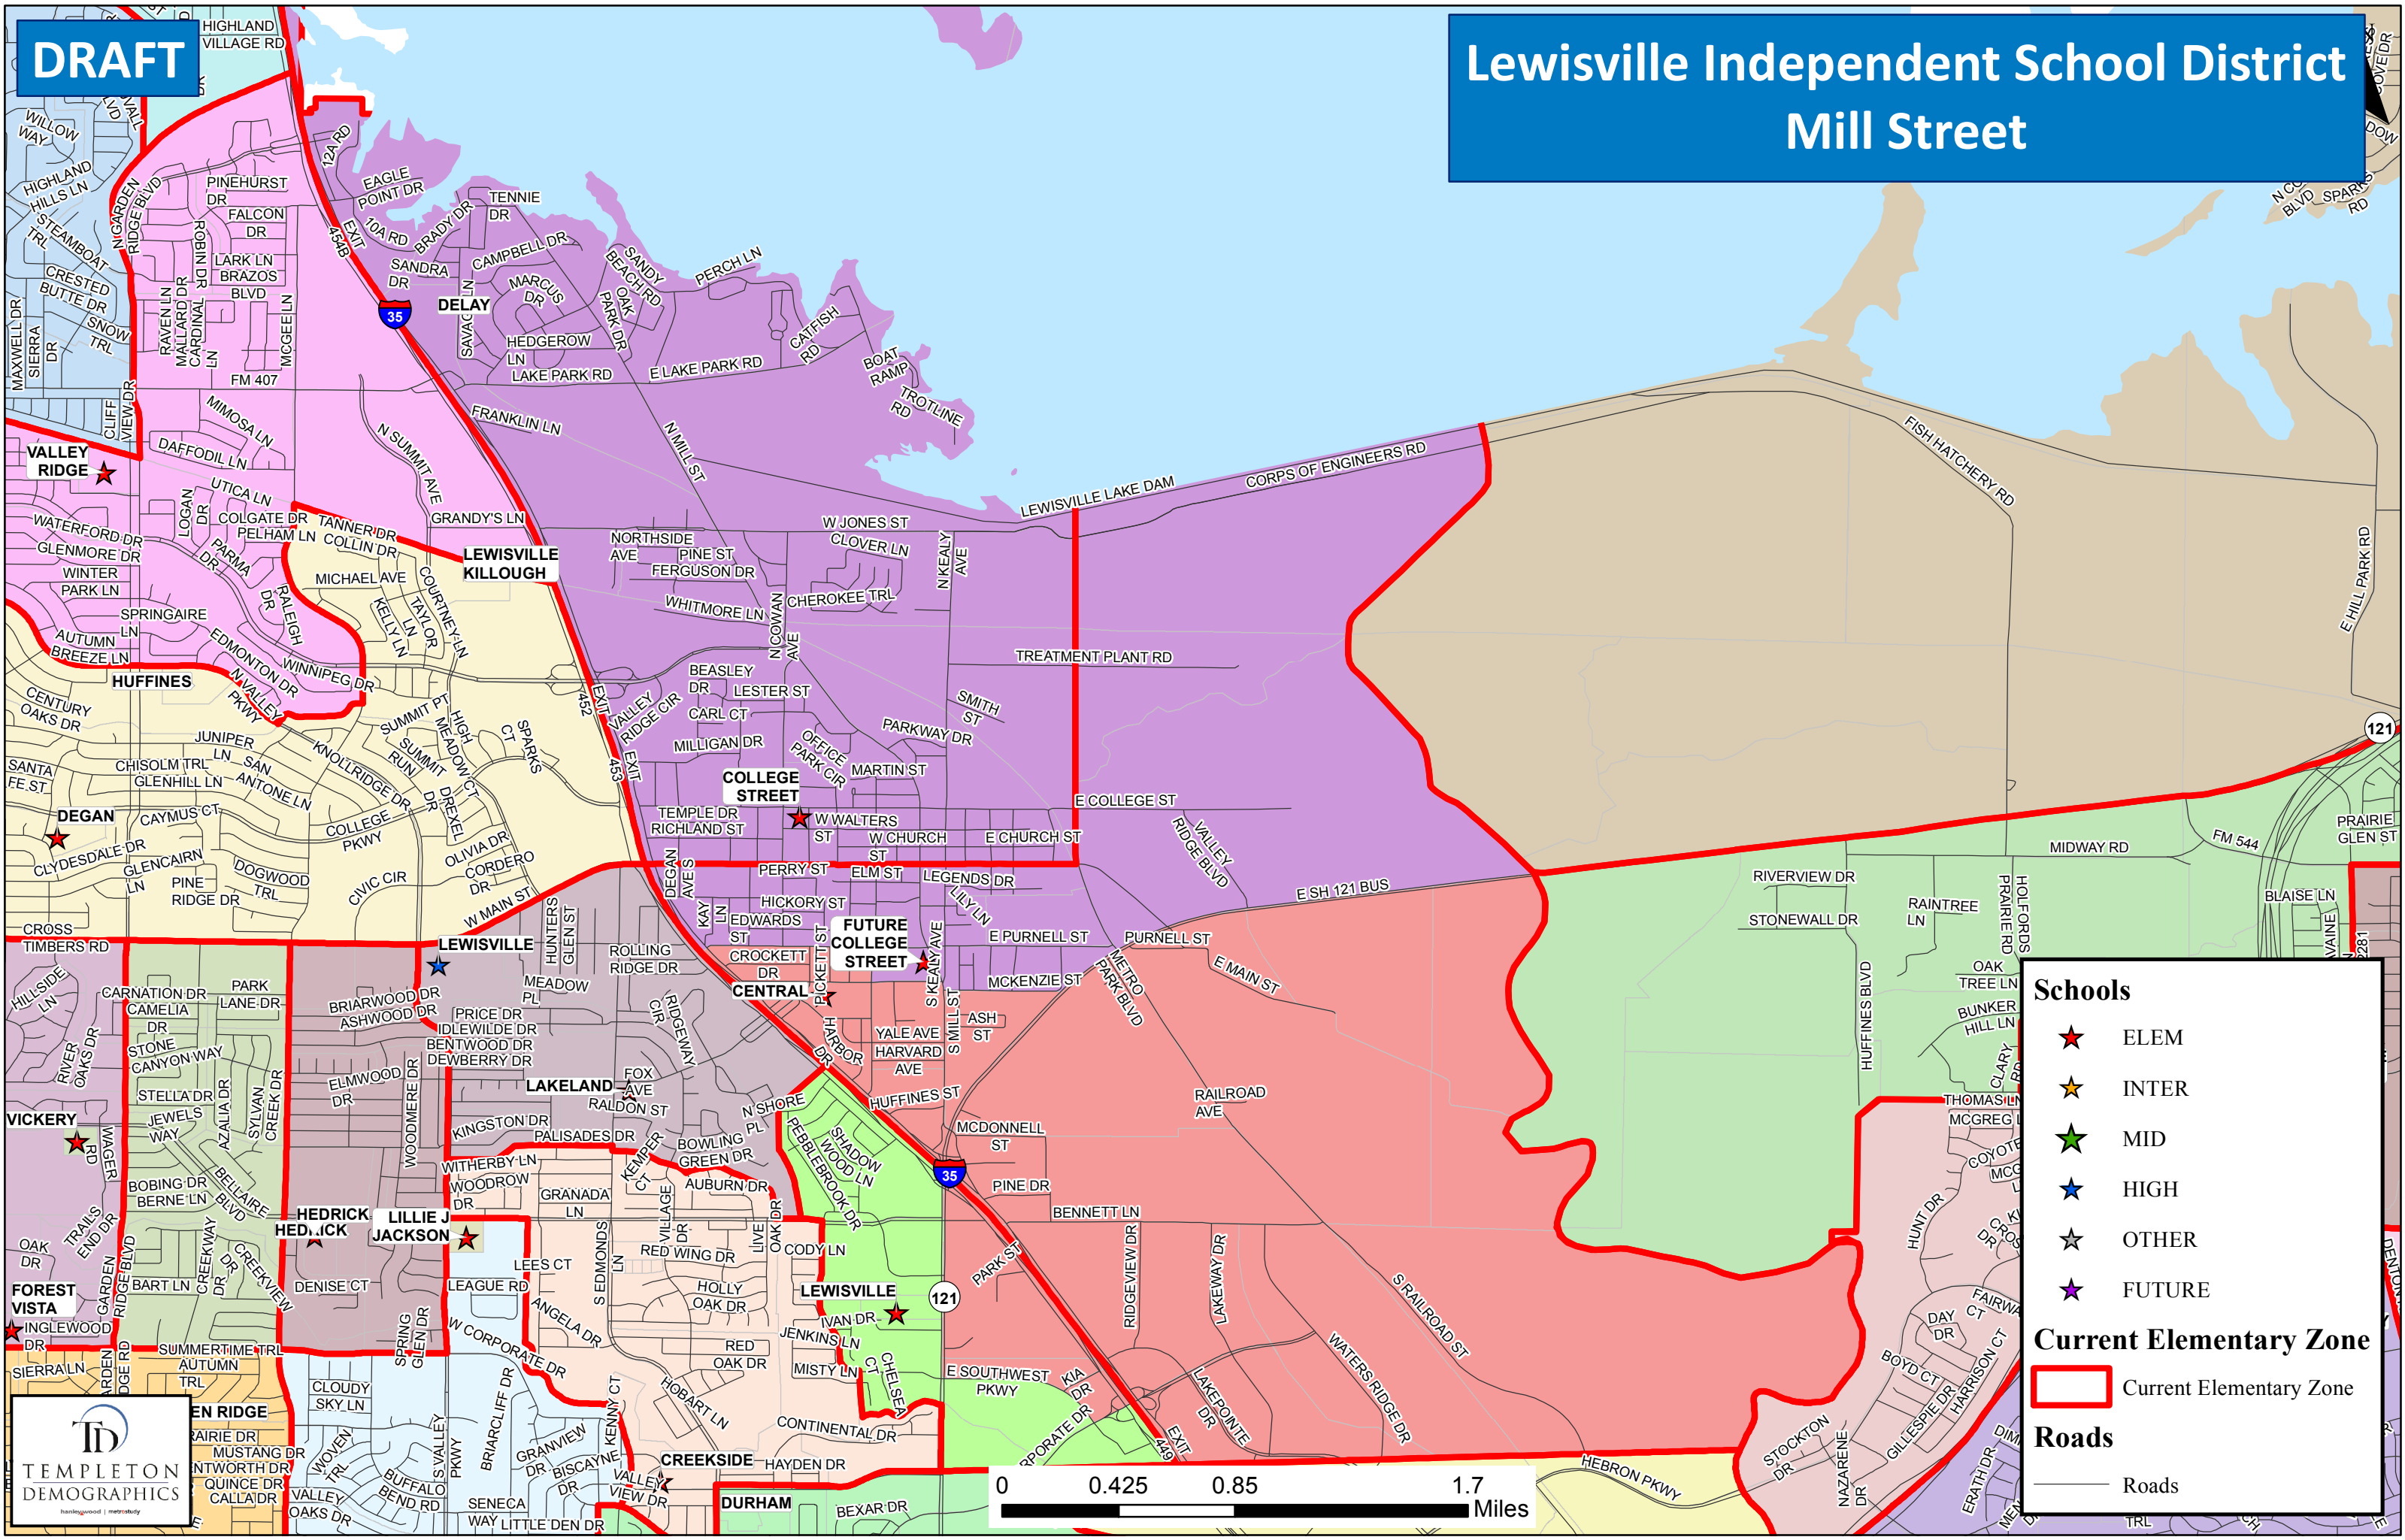

DRAFT

Lewisville Independent School District Mill Street

Schools

- ★ ELEM
- ★ INTER
- ★ MID
- ★ HIGH
- ★ OTHER
- ★ FUTURE

Current Elementary Zone

- Current Elementary Zone

Roads

- Roads

0 0.425 0.85 1.7 Miles